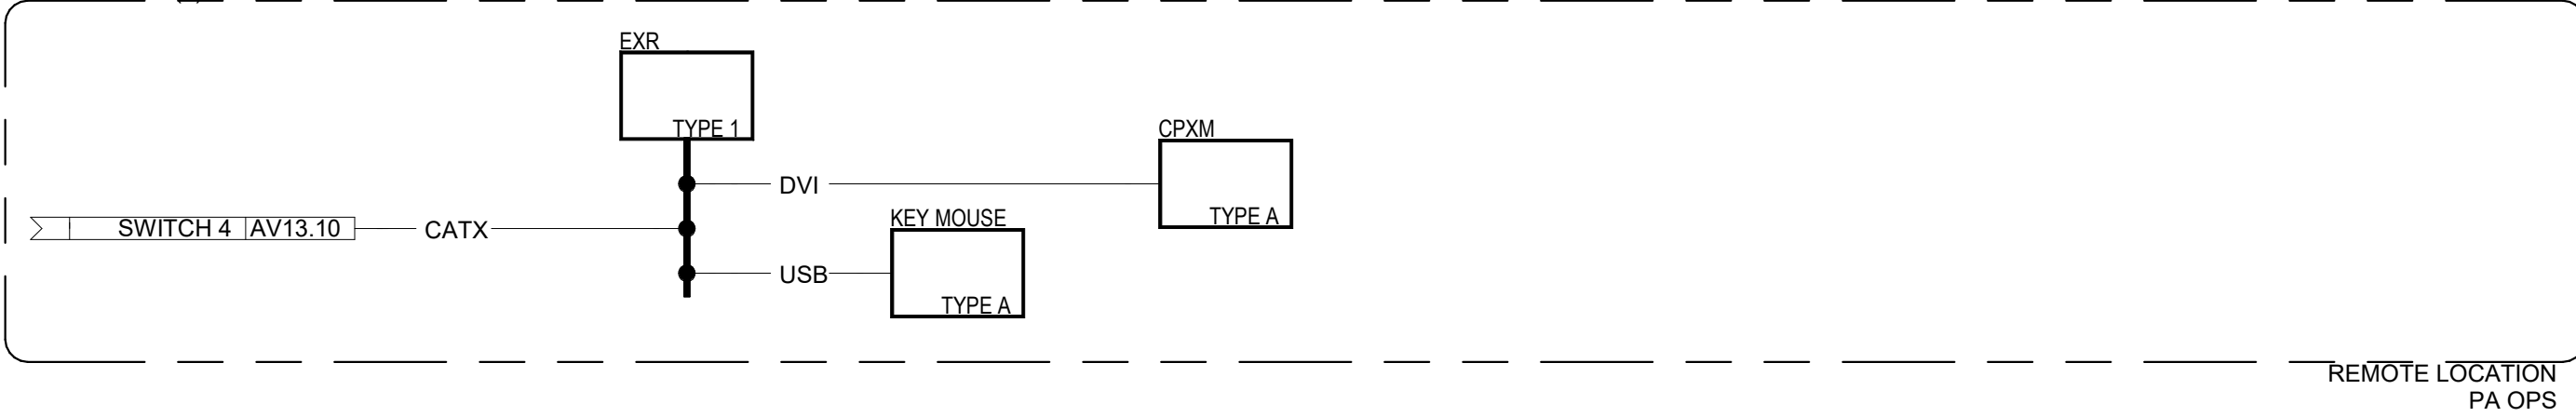

UNIVERSITY OF ARKANSAS RAZORBACK
STADIUM DISPLAY
FAYETTEVILLE, ARKANSAS

REVISIONS		
NO.	DATE	DESCRIPTION

PROJECT NO: #####
DRAWN BY: Author
REVIEWED BY: Approver
ISSUE DATE: Issue Date
TITLE: LED DISPLAY FUNCTIONALS - LED CONTENT MANAGEMENT SYSTEM
SHEET: