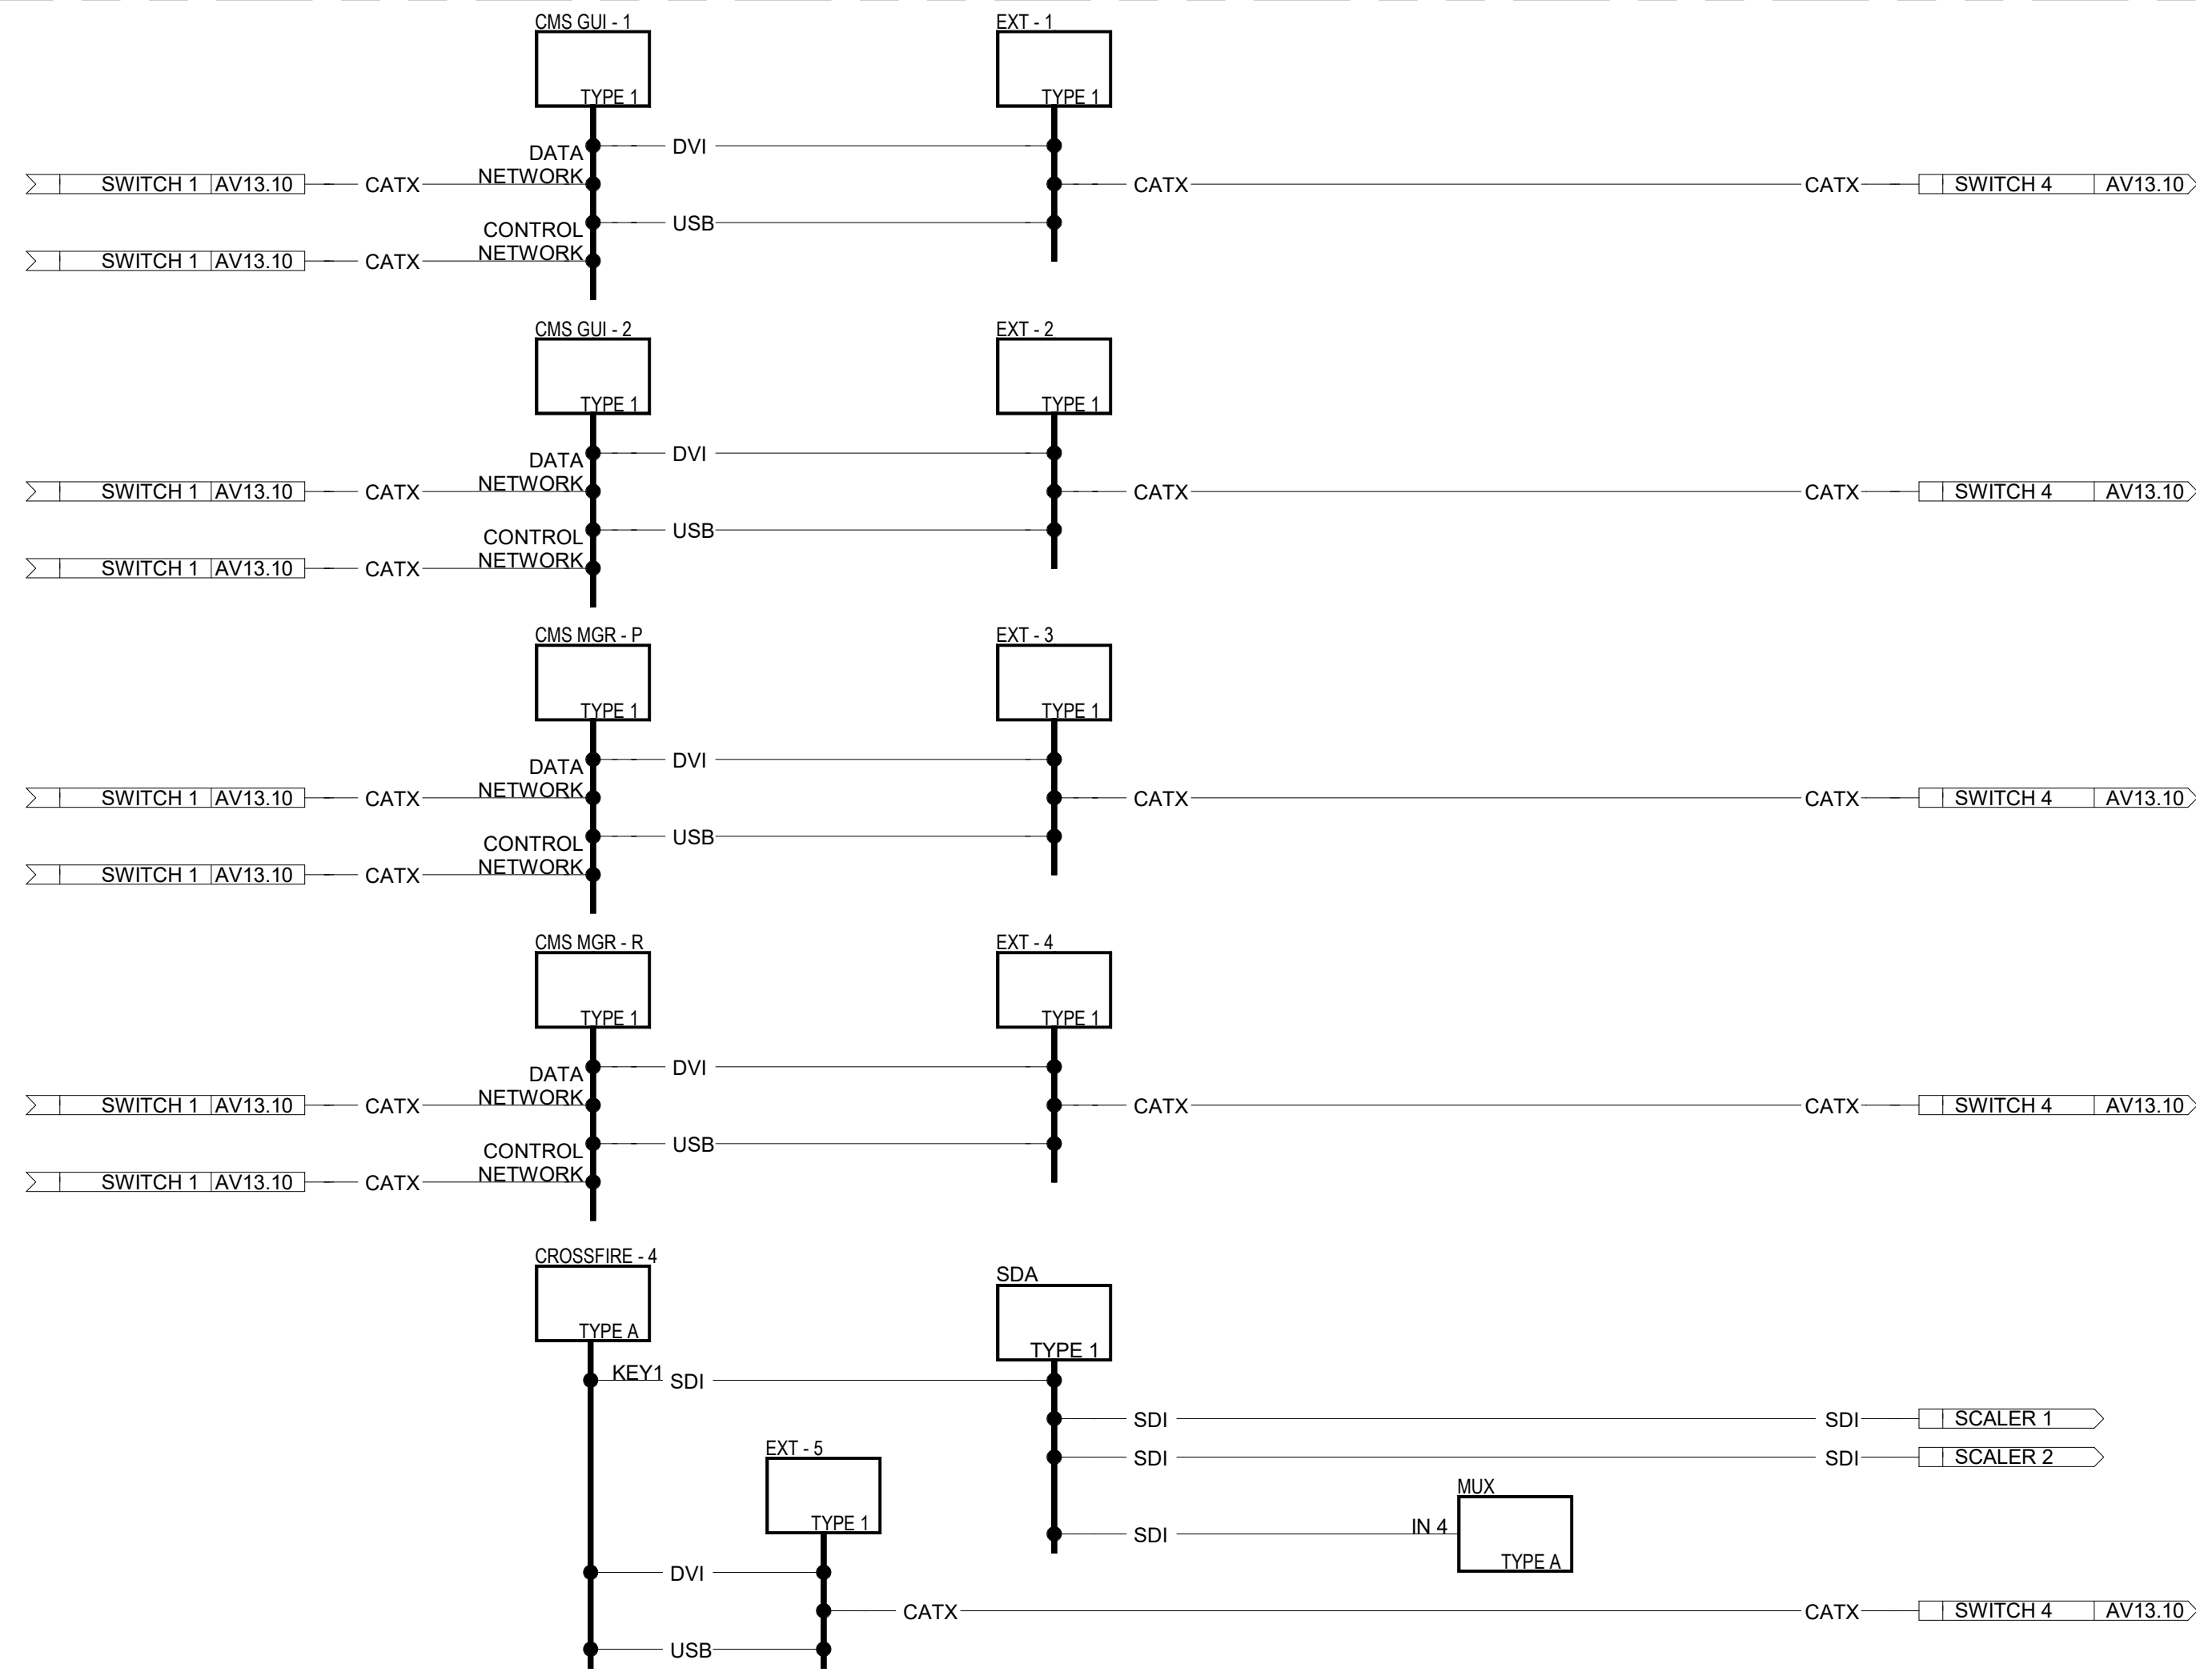

UNIVERSITY OF ARKANSAS RAZORBACK
STADIUM DISPLAY
FAYETTEVILLE, ARKANSAS

REVISIONS		
NO.	DATE	DESCRIPTION

PROJECT NO: #####
DRAWN BY: Author
REVIEWED BY: Approver
ISSUE DATE: Issue Date
TITLE: LED DISPLAY FUNCTIONALS - LED CONTENT MANAGEMENT SYSTEM
SHEET: