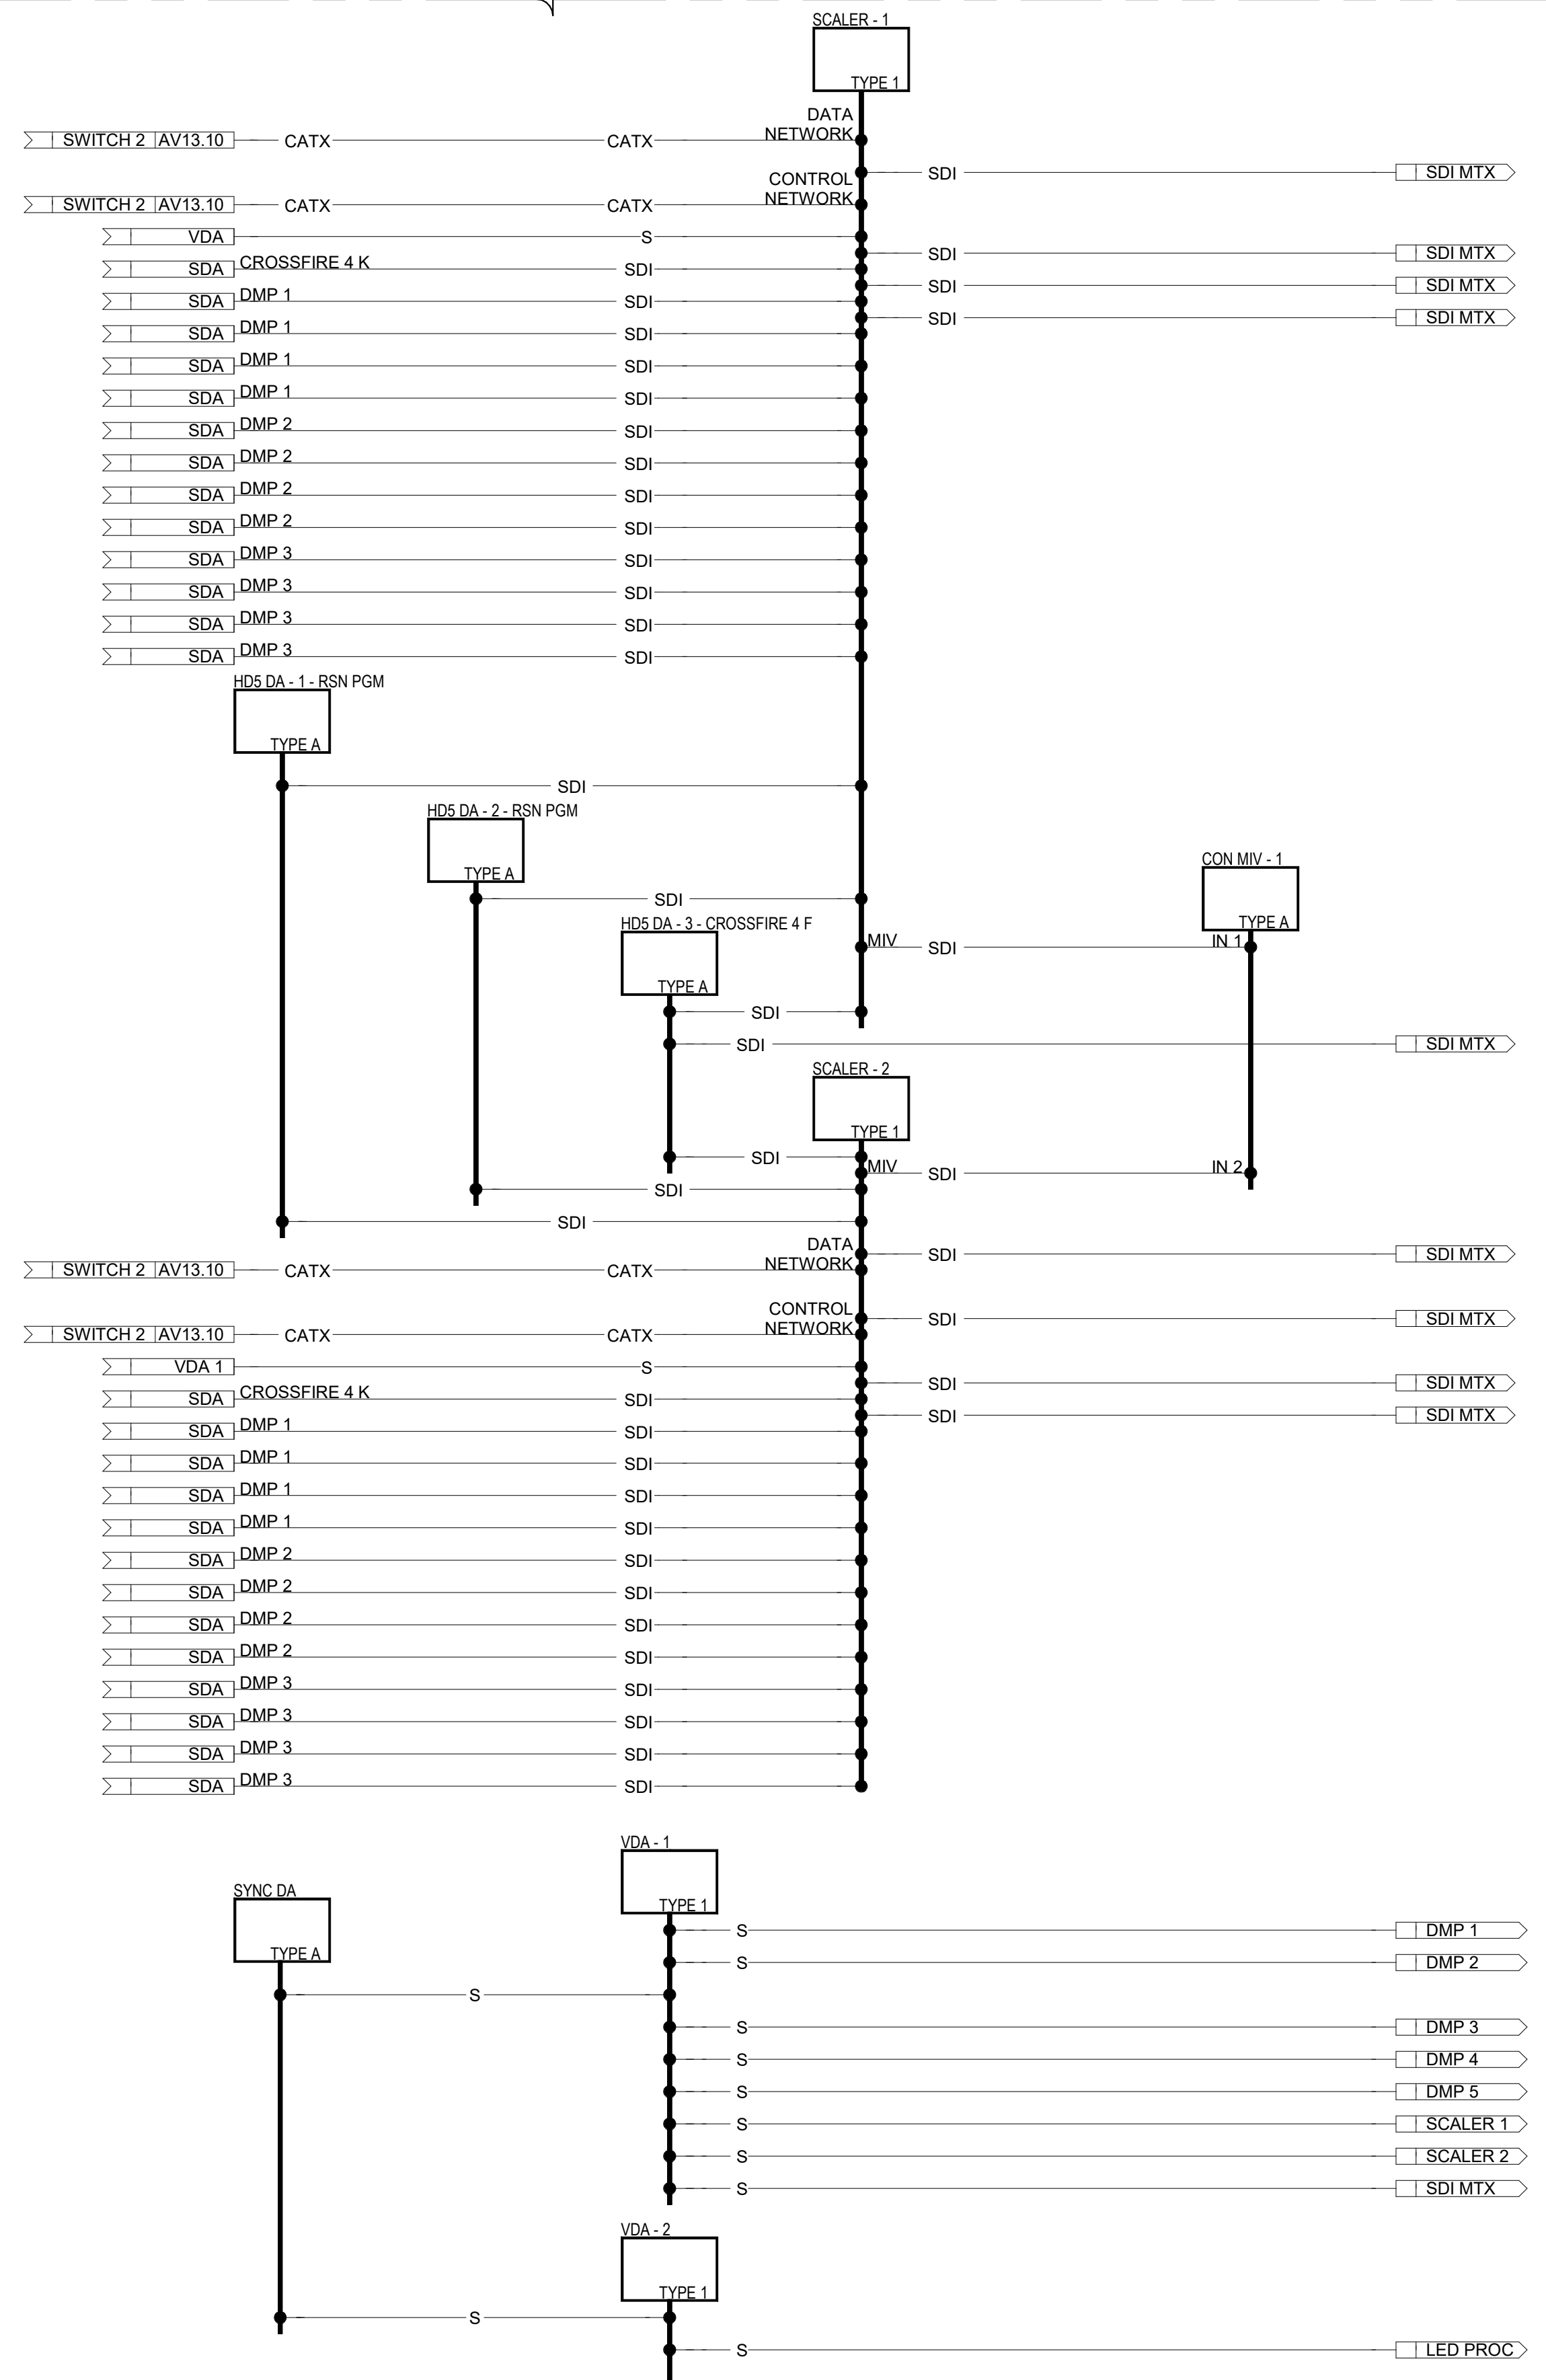

UNIVERSITY OF ARKANSAS RAZORBACK
STADIUM DISPLAY
FAYETTEVILLE, ARKANSAS

REVISIONS		
NO.	DATE	DESCRIPTION

PROJECT NO: #####
DRAWN BY: Author
REVIEWED BY: Approver
ISSUE DATE: Issue Date
TITLE: LED DISPLAY FUNCTIONALS - LED CONTENT MANAGEMENT SYSTEM
SHEET: