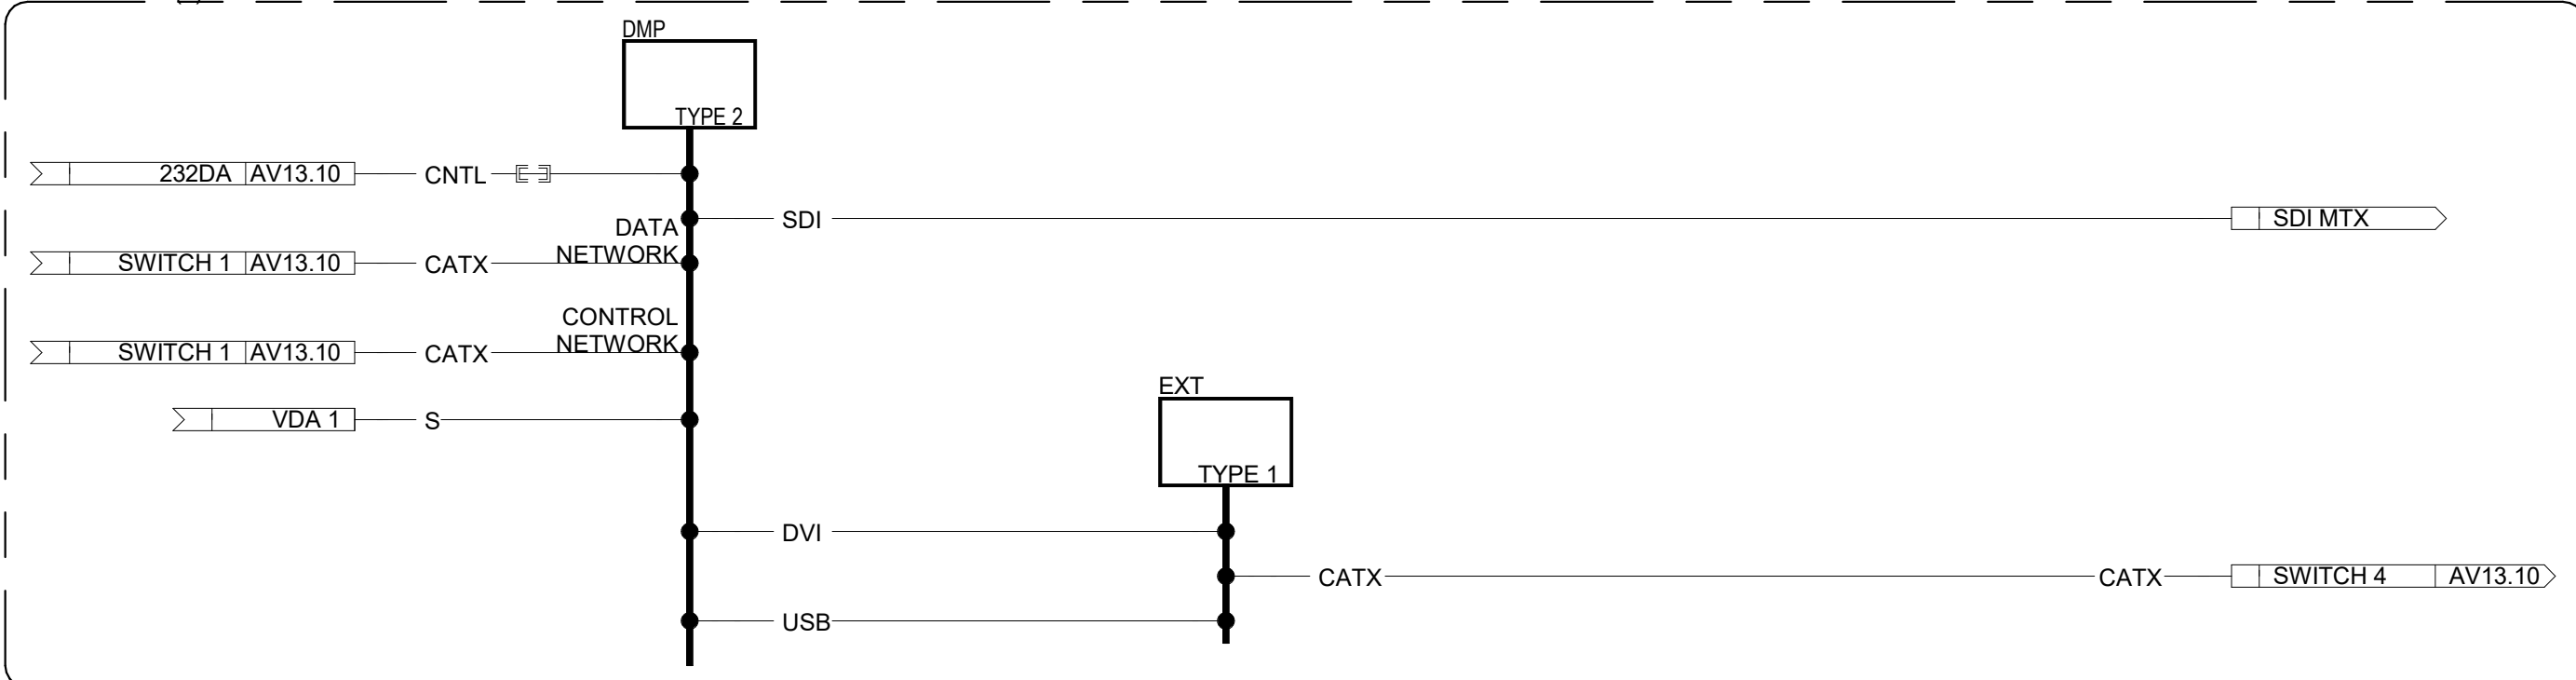

UNIVERSITY OF ARKANSAS RAZORBACK
STADIUM DISPLAY
FAYETTEVILLE, ARKANSAS

REVISIONS		
NO.	DATE	DESCRIPTION

PROJECT NO: #####
DRAWN BY: Author
REVIEWED BY: Approver
ISSUE DATE: Issue Date
TITLE: LED DISPLAY FUNCTIONALS - LED CONTENT MANAGEMENT SYSTEM
SHEET: