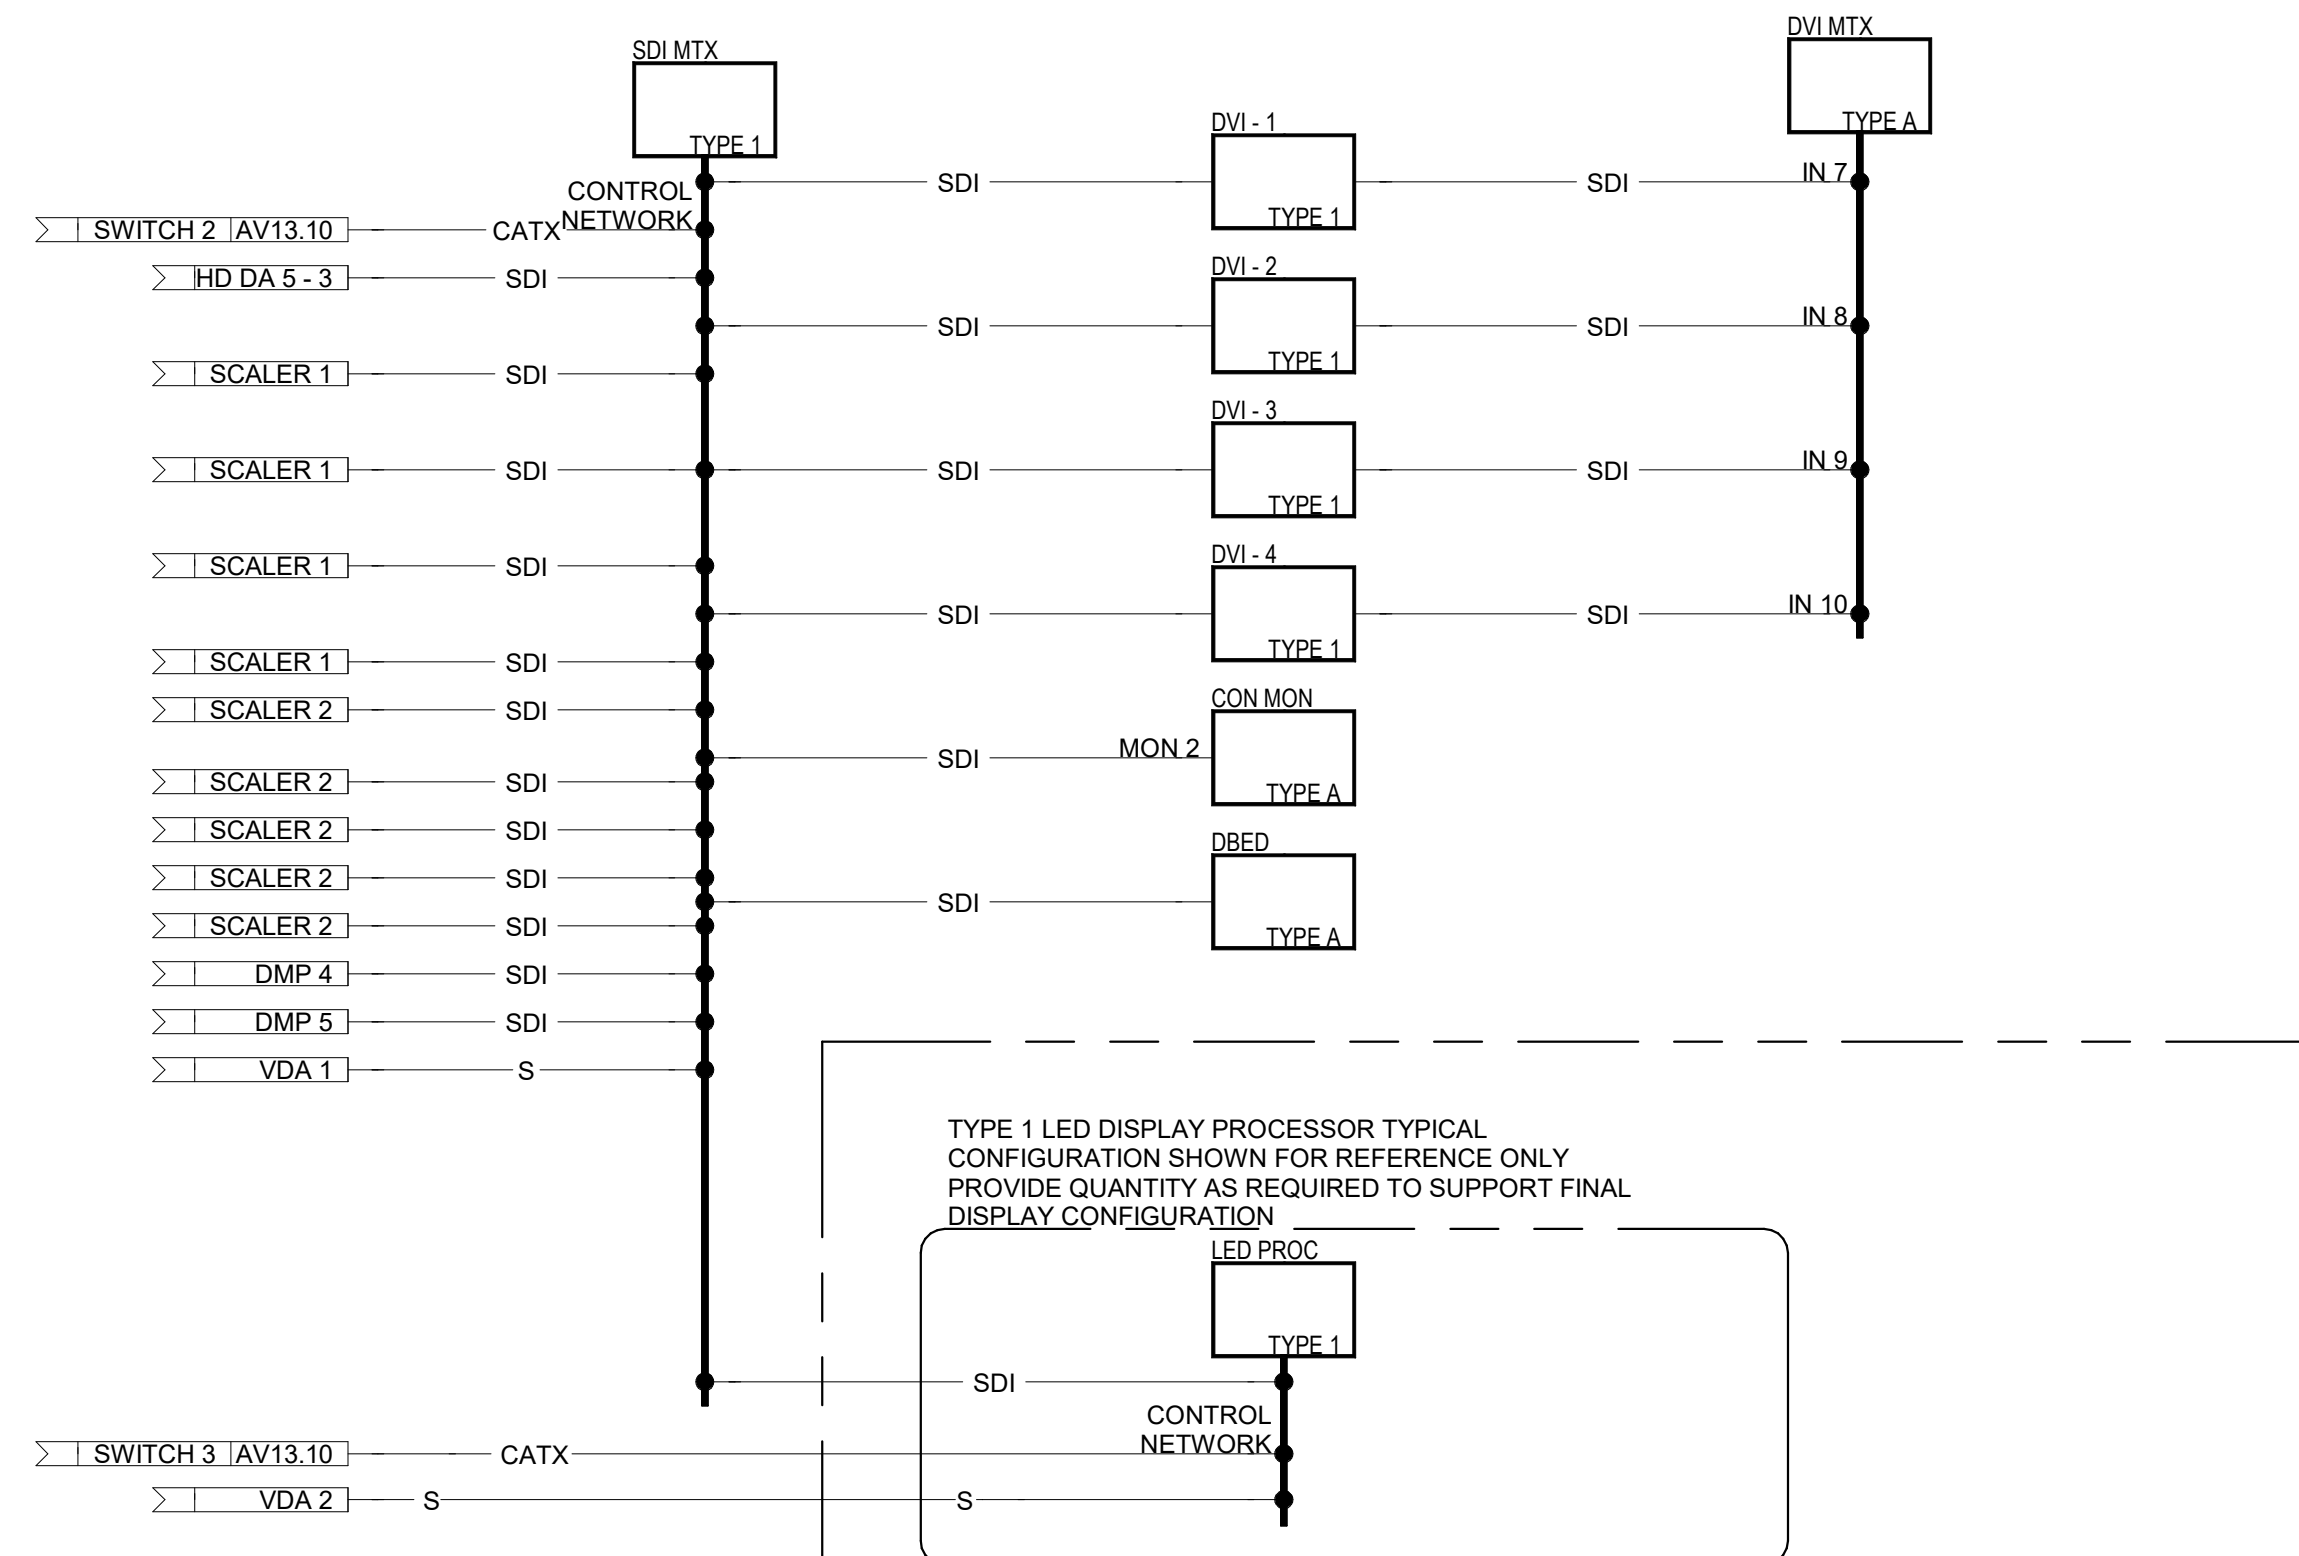

UNIVERSITY OF ARKANSAS RAZORBACK
STADIUM DISPLAY
FAYETTEVILLE, ARKANSAS

REVISIONS		
NO.	DATE	DESCRIPTION

PROJECT NO: #####
DRAWN BY: Author
REVIEWED BY: Approver
ISSUE DATE: Issue Date
TITLE: LED DISPLAY FUNCTIONALS - LED CONTENT MANAGEMENT SYSTEM
SHEET: