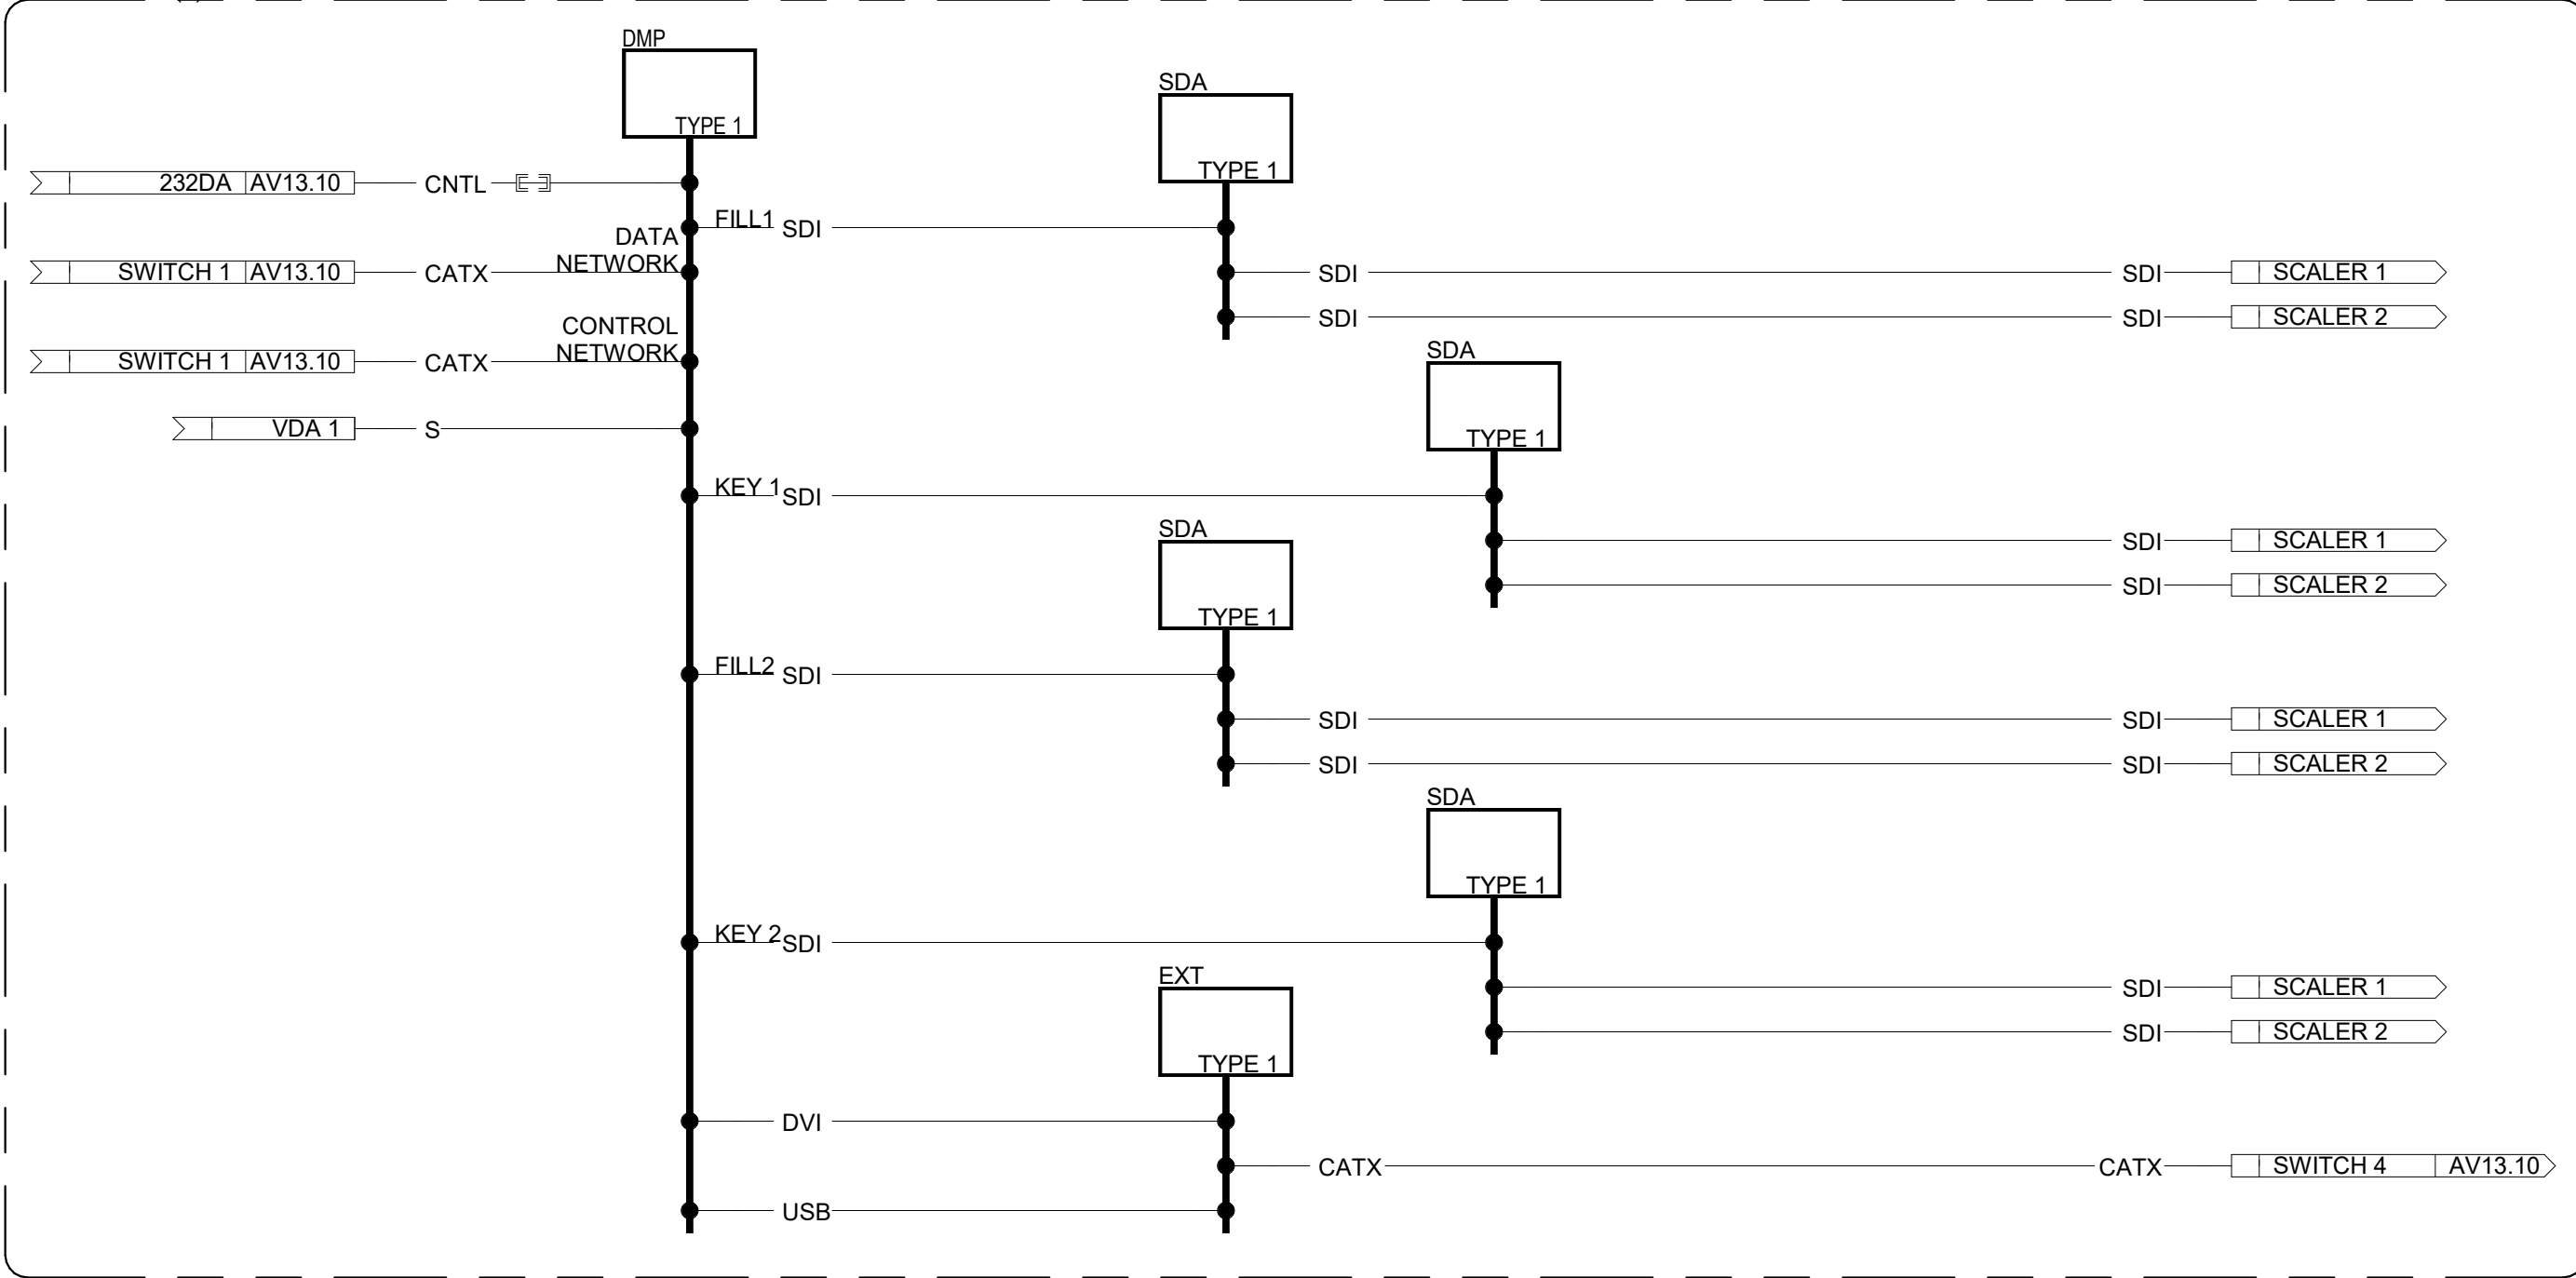

UNIVERSITY OF ARKANSAS RAZORBACK
STADIUM DISPLAY
FAYETTEVILLE, ARKANSAS

REVISIONS		
NO.	DATE	DESCRIPTION

PROJECT NO: #####
DRAWN BY: Author
REVIEWED BY: Approver
ISSUE DATE: Issue Date
TITLE: LED DISPLAY FUNCTIONALS - LED CONTENT MANAGEMENT SYSTEM
SHEET: