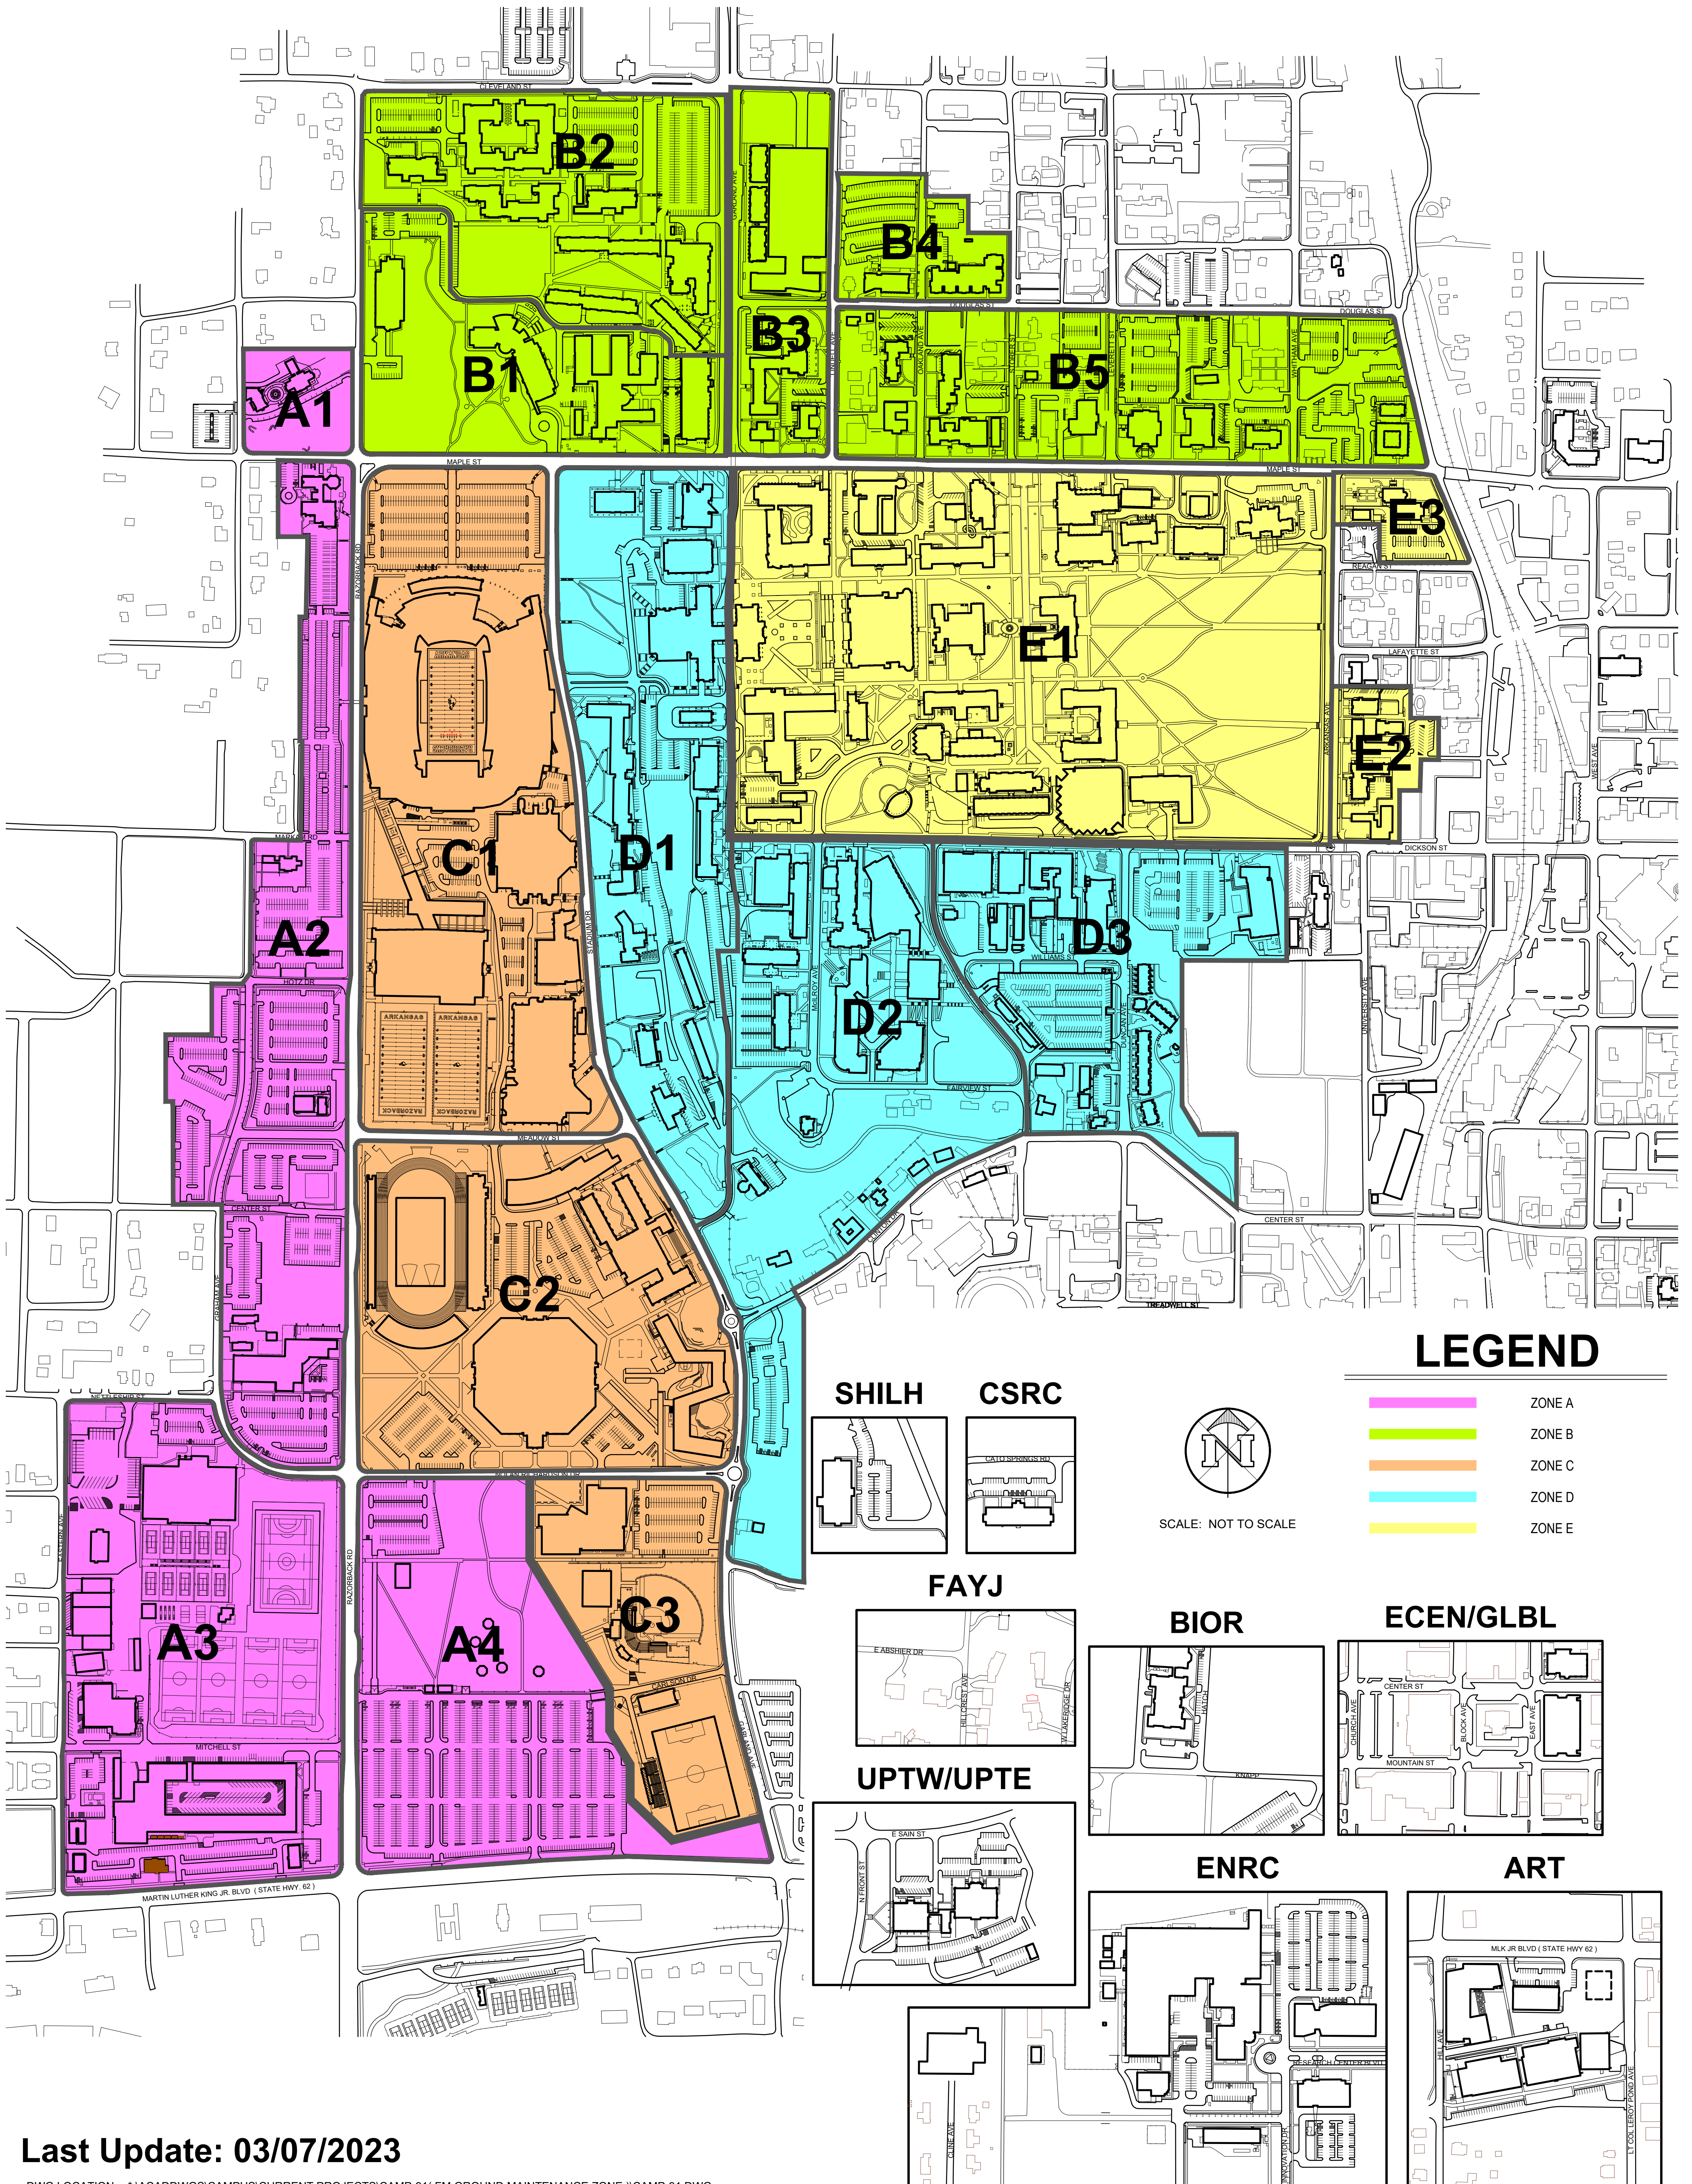

FACILITIES MANAGEMENT GROUNDS MAINTENANCE ZONES

Last Update: 03/07/2023

DWG LOCATION - *:ACADDWGS\CAMPUS\CURRENT PROJECTS\CAMP-91(FM GROUND MAINTENANCE ZONE)\CAMP-91.DWG